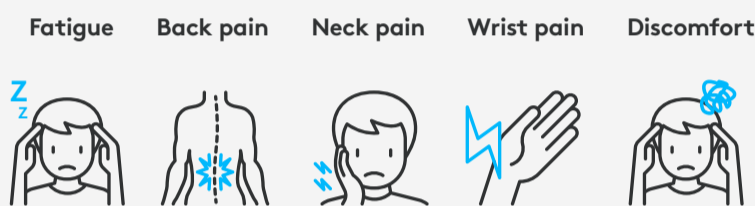

IT MIGHT NOT BE OBVIOUS, BUT WORKING FROM HOME PUTS YOUR BODY THROUGH A LOT...

1 1, 0 0 0

Keystrokes/day⁴

Every day, heavy computer users will...

4,000 Mouse clicks/day⁴

70x

That's about **70 times** as tall as The Empire State Building

And they'll move their mouse over **17 miles (27km)** in a year²

A COMBINATION OF BAD POSTURE AND THE WRONG TOOLS FOR THE JOB CAN LEAD TO

Which can also lead to higher costs...

\$1.5 billion direct cost of repetitive motion workplace injuries³