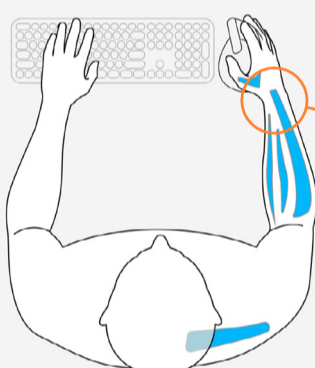

15% productivity loss experienced by employees suffering from wrist pain⁵

TEAMS NEED THE RIGHT TOOLS TO STAY PRODUCTIVE, HEALTHY, AND COMFORTABLE WHEN WORKING FROM HOME.

Logitech Ergo products are designed to provide comfort and pain relief

- ✓ Designed, developed, and tested with criteria established by leading ergonomists
- ✓ Promote a more natural posture to help relax the upper body and relieve discomfort
- ✓ Reduce muscle activity, helping users work productively with less strain
- ✓ Easy to use solutions that people love