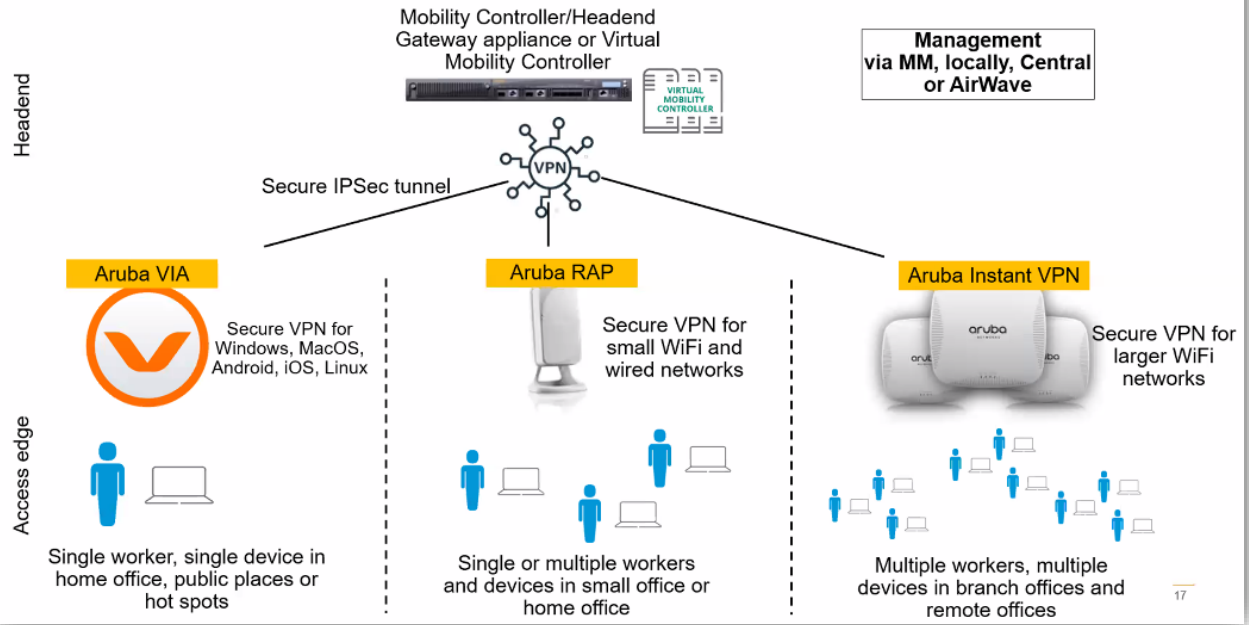

## Aruba On-Prem Remote and Teleworker Solutions

## Aruba Cloud-Based Remote and Teleworker Solutions

## Aruba Remote and Teleworker Solutions - Flexible and Reliable

Mobility  
Controllers/Gateways  
running on hardware or  
virtual deployments

VPNC

Standards Based  
IPSEC VPN

Aruba Virtual  
Intranet Access

Single worker requiring  
remote access using a  
device running Windows,  
MacOS, IOS, Android or  
Linux.

Aruba Remote  
Access Points

Single or multiple workers and  
devices in small office or home  
office