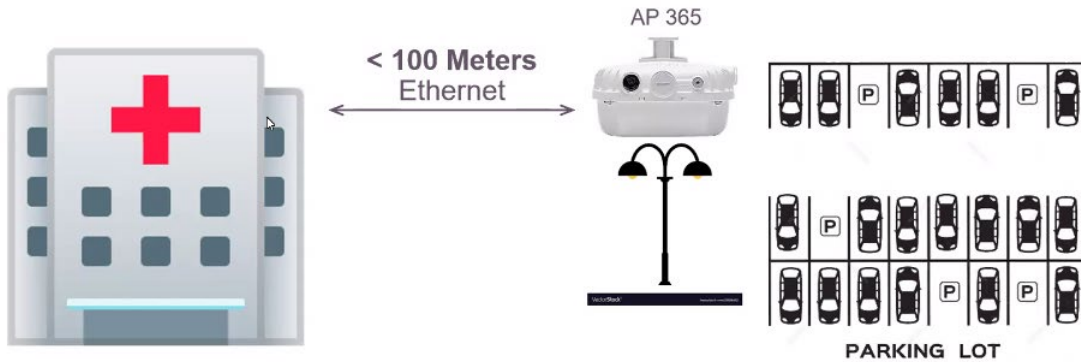

HEALTHCARE CONNECTIVITY BUNDLES

Two Defined Solutions

1. Small Site Extension
  - **Single outdoor AP**
  - <100m from core: Cat6
  - >100m from core: Cell or VSAT
2. Large Site Extension
  - **Three outdoor APs**
  - **2 x POE Switches**
  - >100m from core: Fiber

Identified Inventory

1. Outdoor Access Points
2. AP 365
3. 24 / 48 Port POE Switch
4. 3600 Series
5. Or -
6. 8 Port POE Switch
7. 2930F Series

Activating Local Support

- Direct ship to customer premises
- Orchestrated via Sales/SEs
- Activation of Airheads Volunteer Corps
- TAC support

SMALL SITE EXTENSION LOCAL SITE