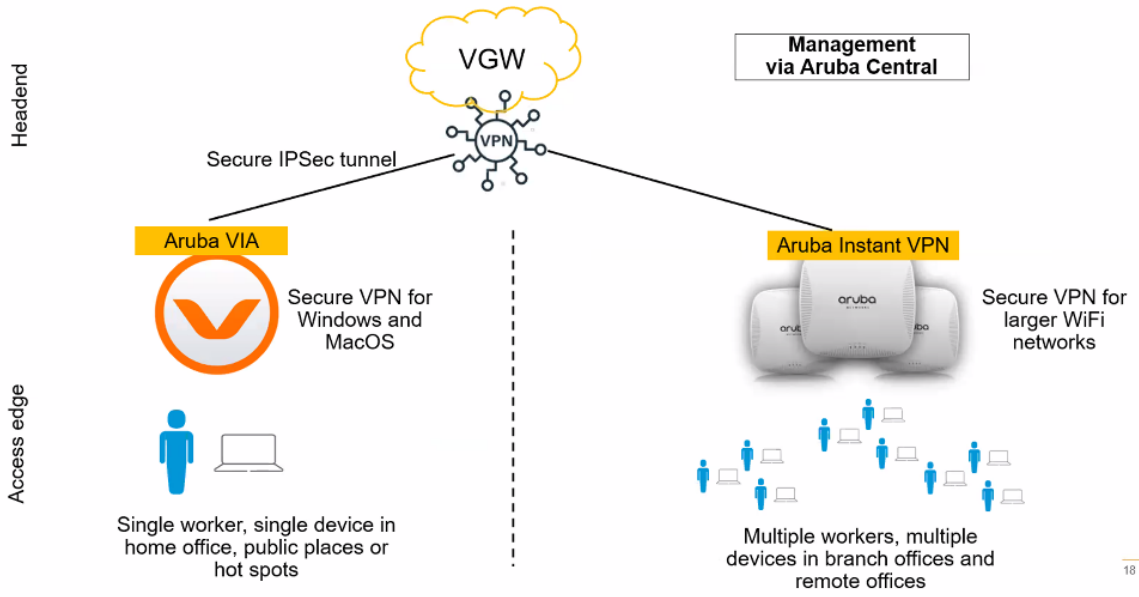

## Aruba On-Prem Remote and Teleworker Solutions

## Aruba Cloud-Based Remote and Teleworker Solutions

## Aruba Remote and Teleworker Solutions - Flexible and Reliable

Mobility  
Controllers/Gateways  
running on hardware or  
virtual deployments

VPNC

Standards Based  
IPSEC VPN

Aruba Virtual  
Intranet Access

Single worker requiring  
remote access using a  
device running Windows,  
MacOS, IOS, Android or  
Linux.

Aruba Remote  
Access Points

Single or multiple workers and  
devices in small office or home  
office