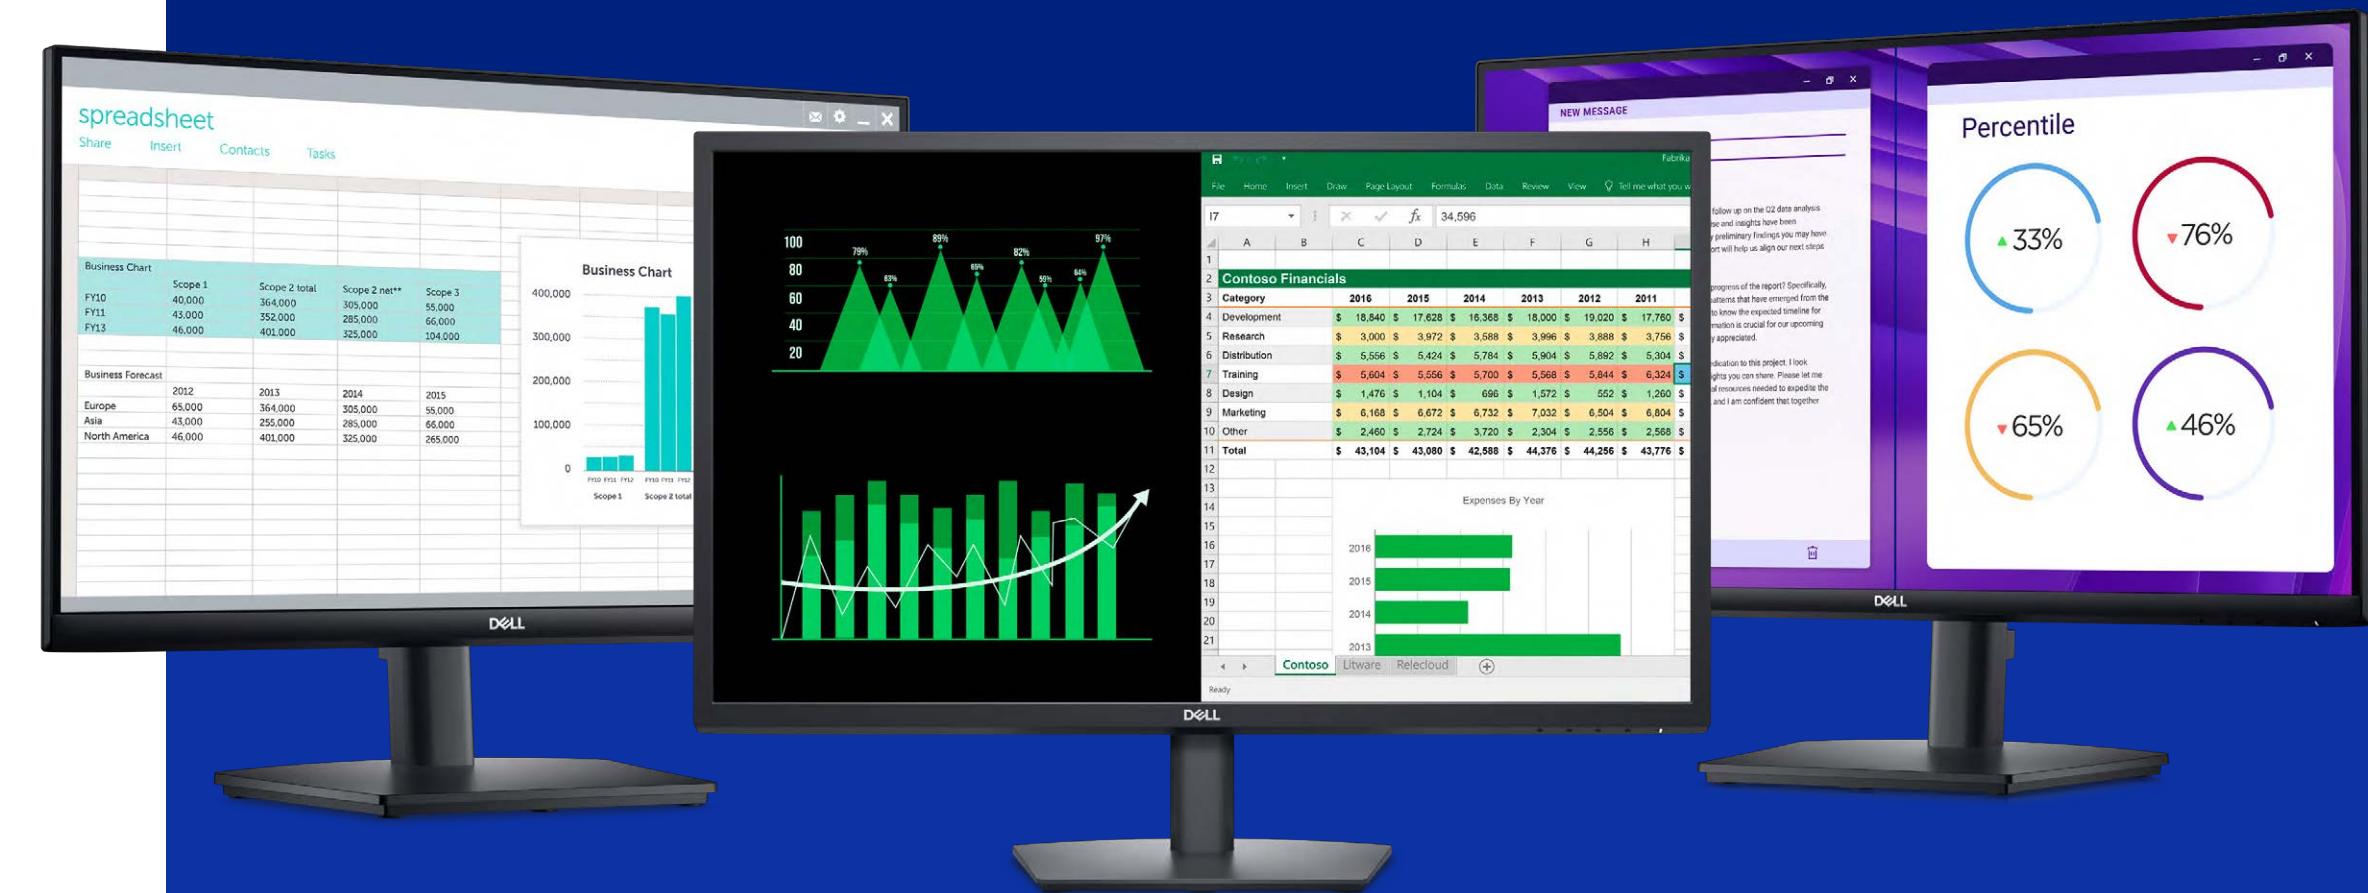

Dell Pro monitors

Dell Pro monitors offer an essential suite of energy-efficient displays with upgraded essentials designed to meet everyday business needs.

Less clutter, more productivity

A thinner profile and improved cable management create a smaller footprint, enabling a cleaner, less cluttered desk.

Versatile efficiency

Dell Pro monitors offers a wide array of monitors, ranging from standard, thin and narrow bezel designs and screen sizes from 17" to 27", ideal for single or multi-monitor setups.

Green thinking, for today and tomorrow

Dell Pro monitors are built using renewable energy and meet top safety standards with certifications including EPEAT Gold with Climate+, ENERGY STAR®, and TCO designation¹.

¹ EPEAT registered where applicable. EPEAT registration varies by country. See www.epeat.net for registration status by country.