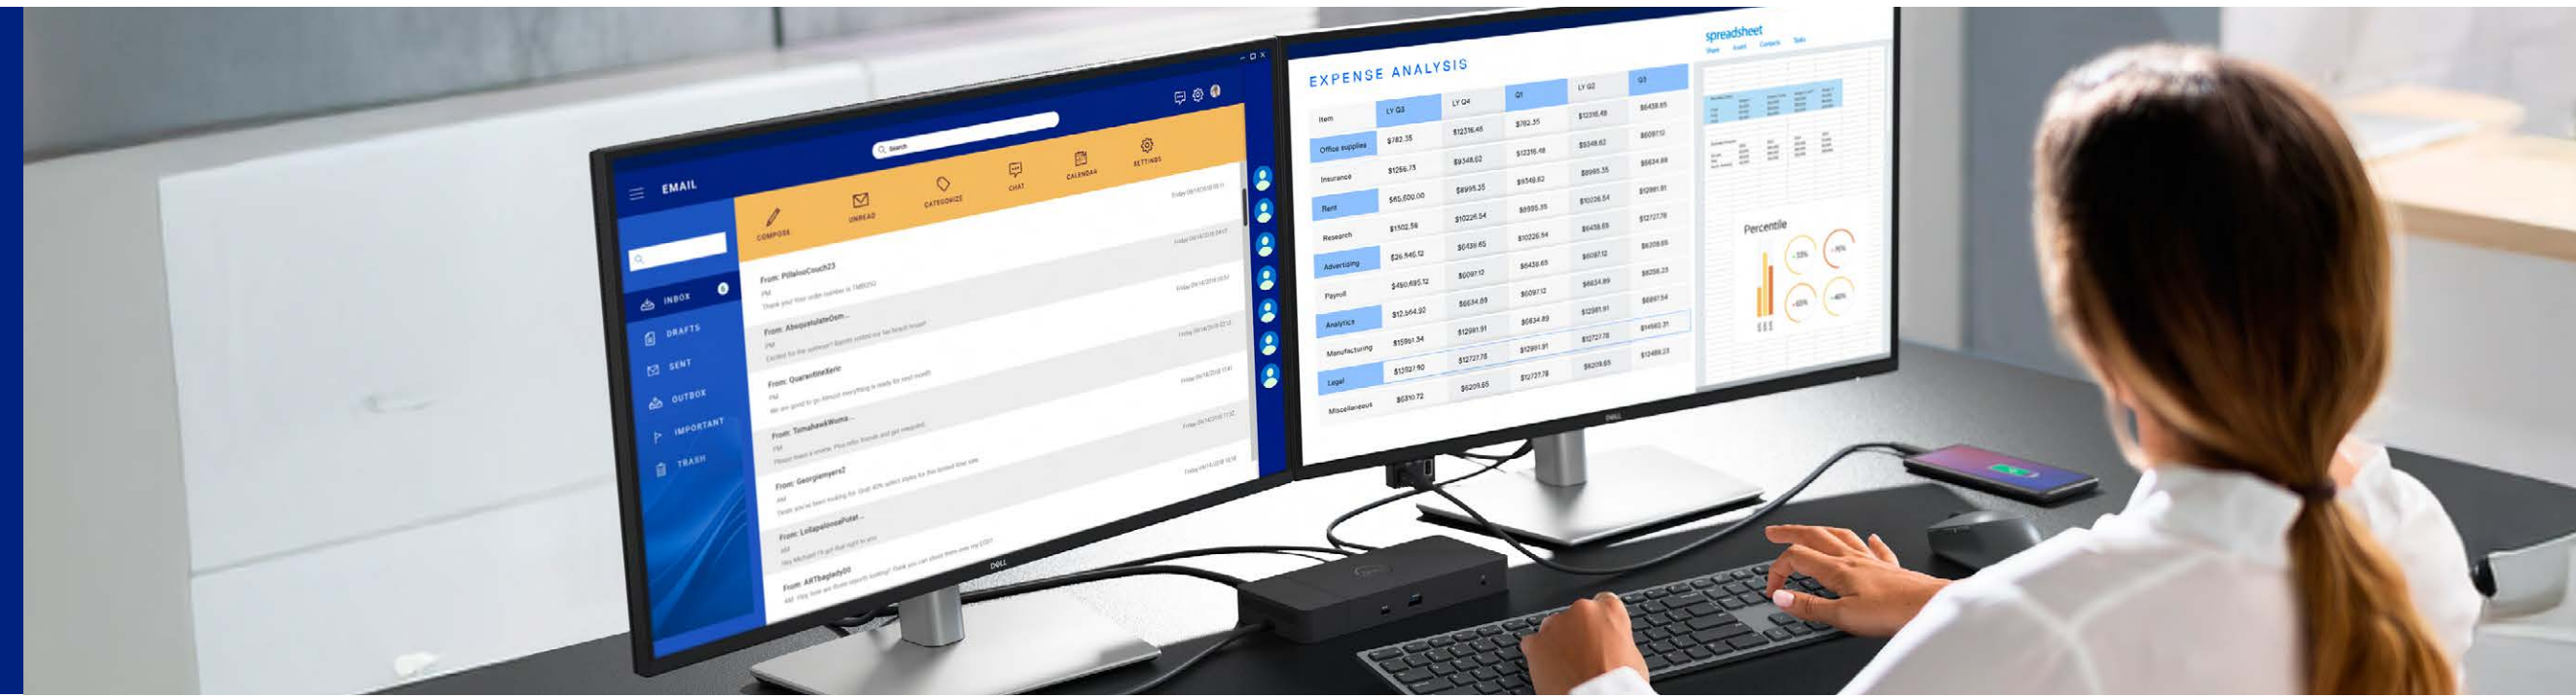

Dell Pro Plus

	Dell Pro 24/27 Plus QHD Monitors - P2425D / P2725D	Dell Pro 22/24/27 Plus Monitors - P2225H / P2425H / P2725H	Dell Pro 24 Plus Monitor - P2425	Dell Pro 14 Plus Portable Monitor - P1425
Features				
Screen size	P2425D: 23.8 inches / 60.45 cm P2725D: 27 inches / 68.47 cm	P2225H: 23.5 inches / 54.61 cm P2425H: 23.8 inches / 60.47 cm P2725H: 27 inches / 68.60 cm	23.8 inches / 60.47 cm	14 inches / 35.57 cm
Panel Type	IPS, 1500:1 contrast ratio	IPS, 1500:1 contrast ratio	IPS, 1500:1 contrast ratio	IPS, 1500:1 contrast ratio
Resolution	QHD (2560 x 1440)	FHD (1920 x 1080)	WUXGA (1920 x 1200)	WUXGA (1920 x 1200)
Refresh rate	100 Hz	100 Hz	100 Hz	60 Hz
Color Gamut	99% sRGB	99% sRGB	99% sRGB	sRGB 100%
Key features	Pop-out quick access USB ports	Quick access USB ports	Quick access USB ports	Single-cable USB-C setup (with up to 65W power delivery)
Eye comfort				
Features	Improved ComfortView Plus	Improved ComfortView Plus	Improved ComfortView Plus	ComfortView Plus
TÜV Rheinland Certification	★★★★	★★★★	★★★★	★★★
Adjustability				
Features	Height adjustable, tilt, swivel, pivot	Height adjustable, tilt, swivel, pivot	Height adjustable, tilt, swivel, pivot	Tilt, portrait
	Learn more Datasheet	Learn more Datasheet	Learn more Datasheet	Learn more Datasheet