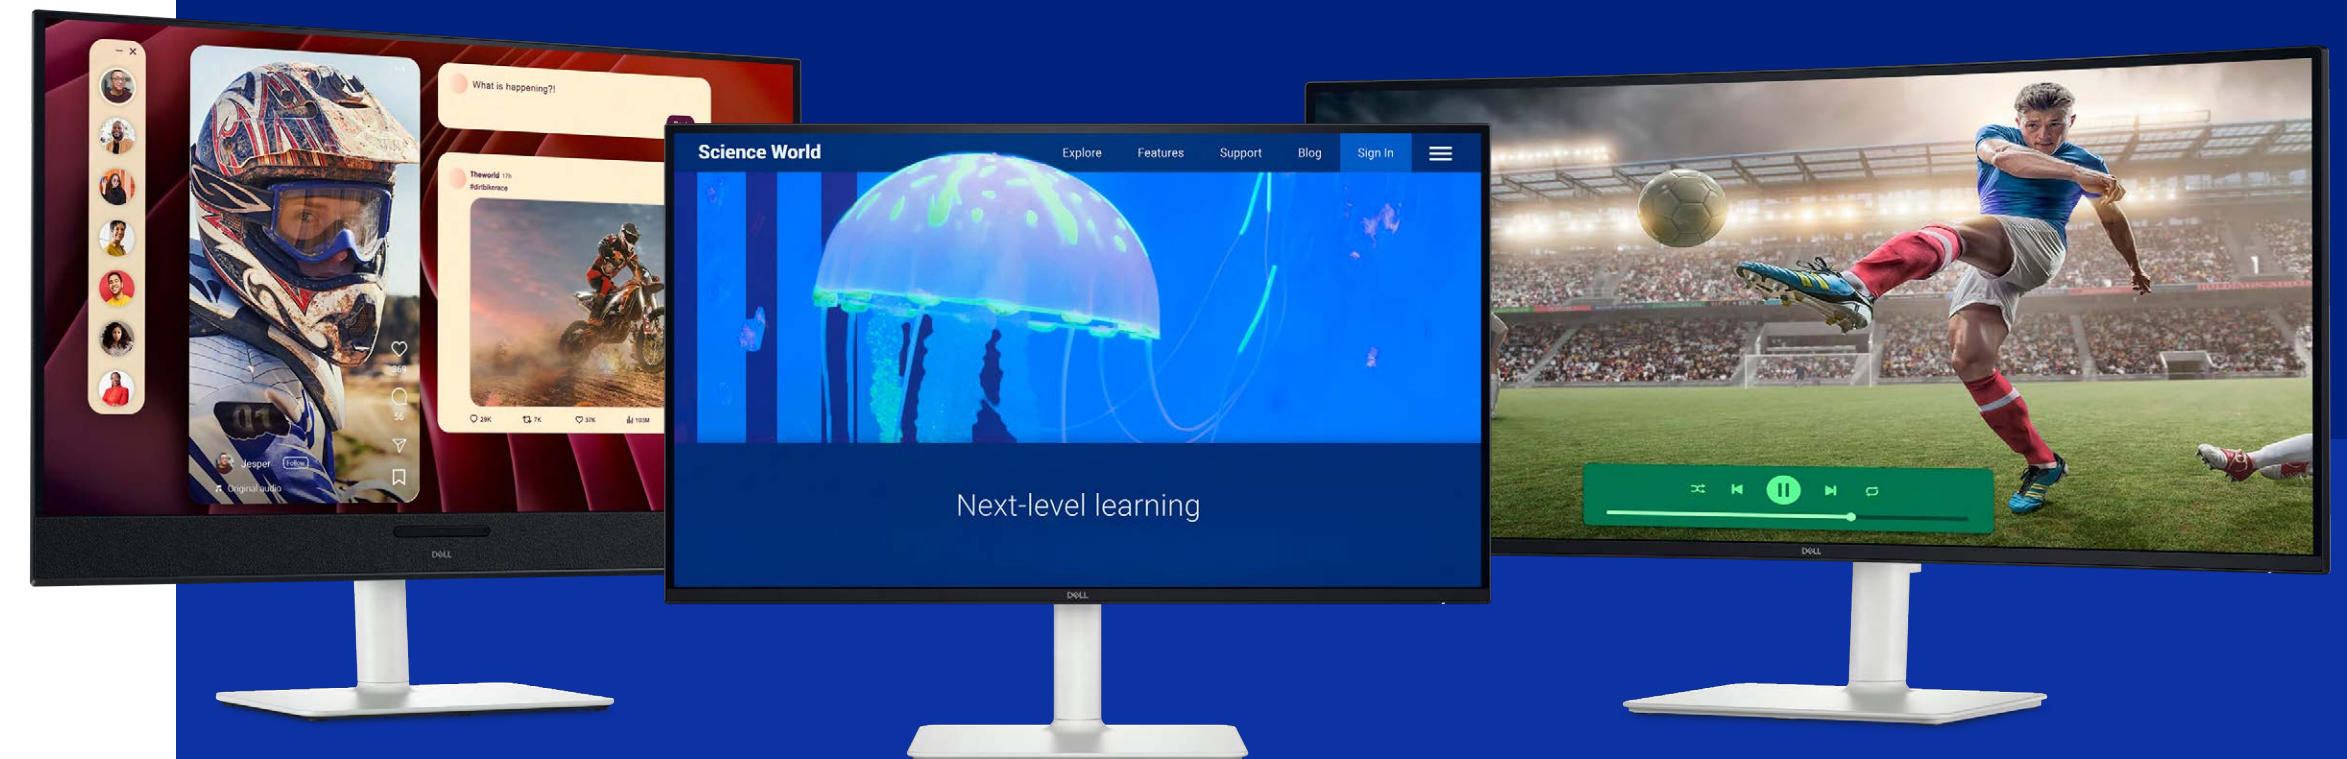

Dell Plus monitors

Beautifully designed for your everyday, Dell Plus monitors let you do more and see more with vibrant visuals, immersive audio features and innovative design for well-being and ease of use.

Vibrant visuals

Innovative panel technology delivers up to 4K QD-OLED, up to 120 Hz refresh rates for smoother visuals and Dolby Vision and HDR True Black 400¹ for greater visual depth and stunning colors.

Immersive audio

Built-in speaker as standard with customizable sound profiles for fine-tuned sound and 3D spatial audio¹ for an expansive soundscape.

Well-being & ease of use

Transform the workplace with monitors designed for well-being and productivity. With up to 4-star TÜV Rheinland® certification for eye comfort during prolonged screentime. Easy connectivity with quick-access ports¹ for a smoother, more efficient workday. These monitors offer comfort, ease with the latest technology.

Sustainability

With packaging made from 100% recycled and or renewable materials and monitors made with recycled aluminum, steel, plastics and glass, meeting ENERGY STAR certification, Dell Plus monitors offers greater sustainability.

¹ Select models only.