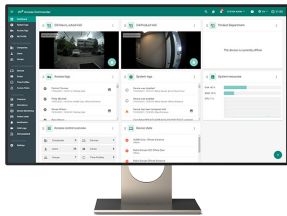

Access control solutions using 2N® Access Commander software or 2N OS

Access control software or web interface

- > Full featured access control software for bulk management, monitoring and advanced capabilities
- > Tailored to systems with dozens of readers and intercoms
- > Manage very small installations up to 2 or 3 readers with basic features using the built-in web interface

IP access control units

- > Reduce labor with less cabling
- > Install a single network cable for connection and power using PoE
- > Combines the functions of a traditional controller and edge devices in one unit
- > Supports a variety of credentials, including fingerprint, RFID and/or Bluetooth readers and keypad or touch display
- > Flexibility with open protocols for integration with 3rd party systems

IP and LTE intercoms

- > Audio-only or HD audio and video for secure communication
- > Award winning designs and highly ruggedized emergency call box models
- > The first cellular intercom, LTE Verso, requiring only a power source and SIM card
- > Options include fingerprint, RFID and/or Bluetooth readers and keypad or touch display

Credentials

- > Bluetooth credentials using WaveKey technology and My2N app
- > Flexible credential access with cards, fobs, PIN, fingerprint, QR code, or license plate
- > Contactless MIFARE smart cards and key fobs
- > PCard add-on software for encryption of MIFARE DESFire EV3 smart cards for more security