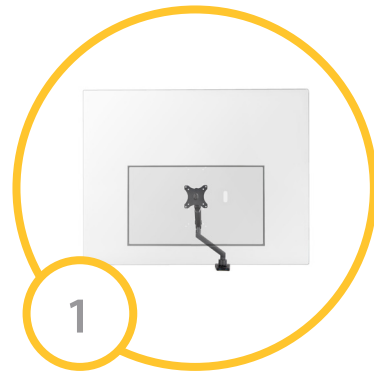

Return to the Workplace Connectivity Solutions

Prepare your office for a safe reopening.

Whether you're limited on space and creating socially distanced hot desks, or simply trying to ensure employees feel comfortable, StarTech.com has the tools to help employees transition back to the office. Equip your teams and workstations with connectivity accessories that keep employees safe and productive as they return to the workplace.

Health & Safety

MONPROTECT

Keep employees safe with an acrylic shield that provides a protective barrier in open-concept or customer facing environments.

[Learn More](#)

Docking Stations

Create socially distanced and productive hot desks with docking stations that allow employees to easily connect and disconnect their devices from workstations.

[Learn More](#)